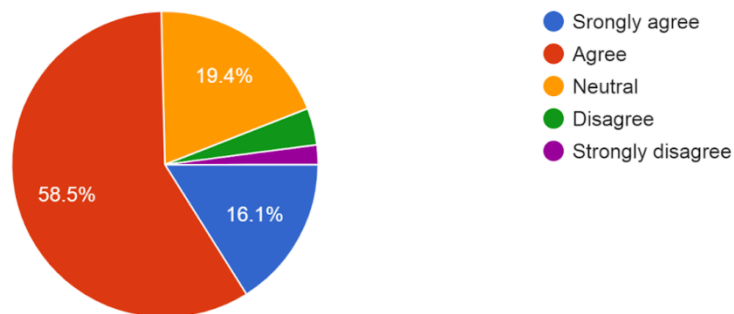

386 responses

More than 80 % students agree that Internal assessment pattern is good which makes the students confident to face the university exam

Skill courses offered in the syllabus are in relation to the present-day technological advancement
386 responses

More than 69 % students agree that the Skill courses offered in the syllabus are in relation to the present-day technological advancement

The distribution of contact hours among the course components i e Lecture, Tutorial and practical is good
386 responses