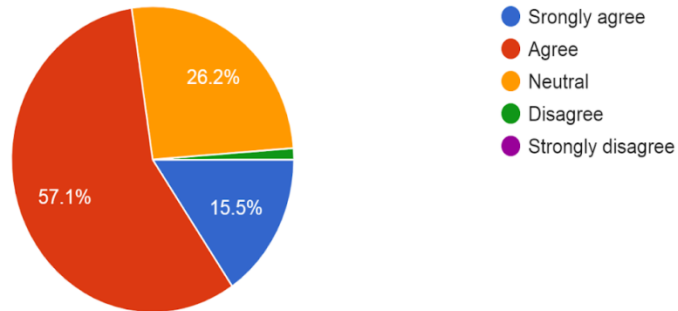

The contents of the courses stimulate my interest and thought on the subject area and encourage extra learning/self-learning

84 responses

More than 72 % students agree that the contents of the courses stimulate my interest and thought on the subject area and encourage extra learning/self-learning

The books prescribed for reference are relevant, appropriate and updated.

84 responses