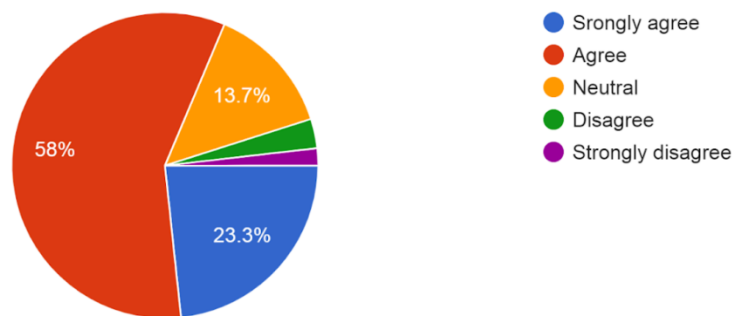

More than 80 % students agree that Internal assessment pattern is good which makes the students confident to face the university exam