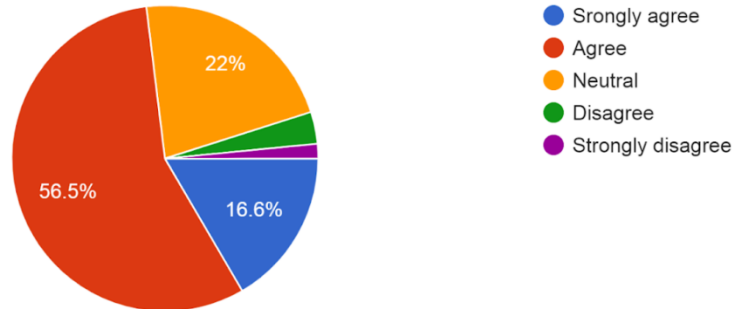

The contents of the courses stimulate my interest and thought on the subject area and encourage extra learning/self-learning

386 responses

More than 73 % students agree that the contents of the courses stimulate my interest and thought on the subject area and encourage extra learning/self-learning

The books prescribed for reference are relevant, appropriate and updated.

386 responses