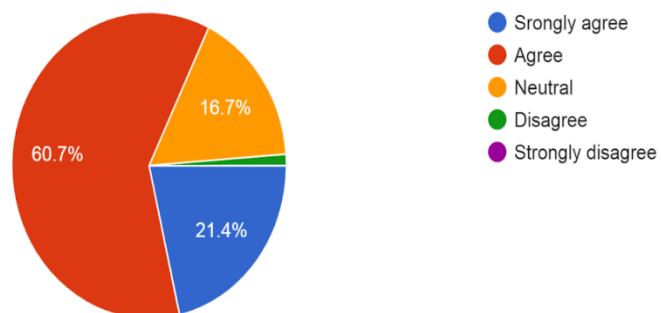

More than 82 % students agree that Internal assessment pattern is good which makes the students confident to face the university exams