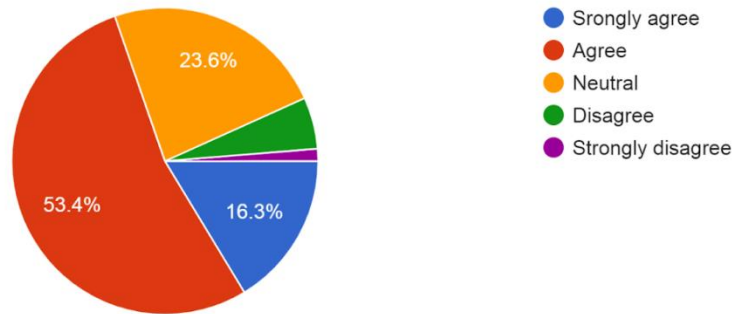

Skill courses offered in the syllabus are in relation to the present-day technological advancement
386 responses

More than 69 % students agree that the Skill courses offered in the syllabus are in relation to the present-day technological advancement

The distribution of contact hours among the course components i e Lecture, Tutorial and practical is good
386 responses