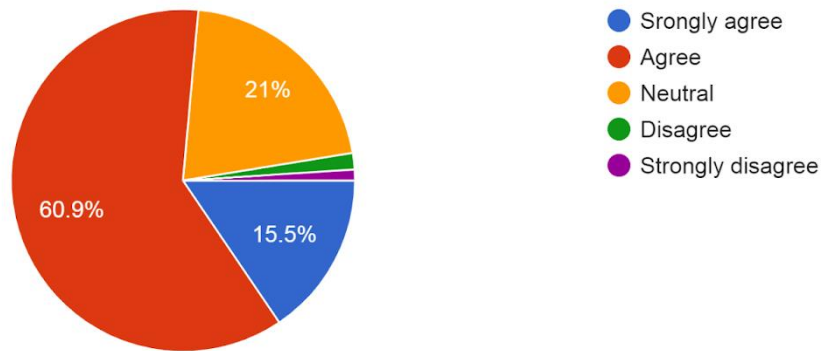

6	The contents of the courses stimulate my interest and thought on the subject area and encourage extra learning/self-learning	64	218	85	13	06
7	The books prescribed for reference are relevant, appropriate and updated.	81	211	71	14	09
8	The size of the syllabus in all the courses is well balanced	67	198	93	22	06
9	The curriculum is helping the development of your personality and is applicable in your daily life	70	203	83	20	10

The course curriculum is relevant to the programme and intellectually enriching

386 responses

More than 75 % students agree that the course curriculum is relevant to the programme and intellectually enriching