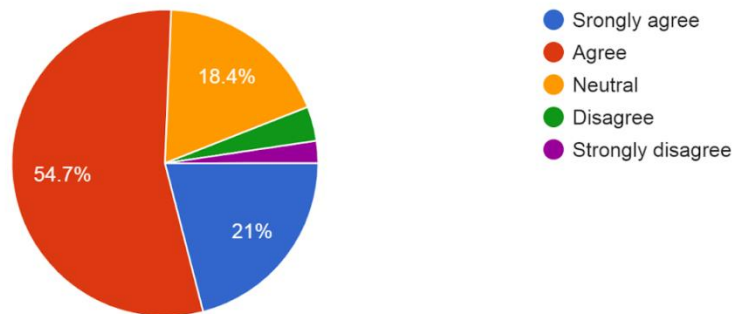

More than 74 % students agree that the books prescribed for reference are relevant, appropriate and updated.