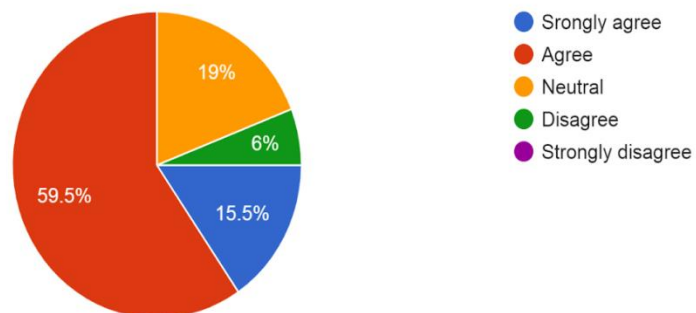

More than 75 % students agree that the books prescribed for reference are relevant, appropriate and updated