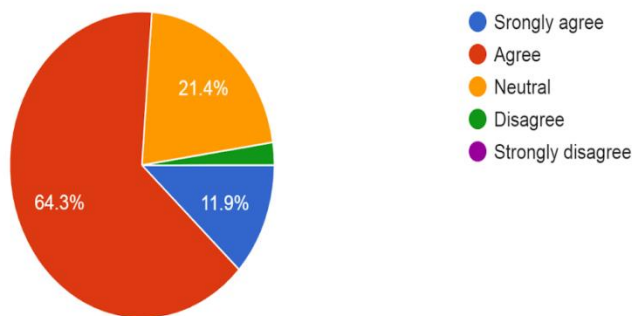

The contact hours and the credits allocated to the courses are sufficient

84 responses

More than 76 % students agree that the contact hours and the credits allocated to the courses are sufficient

Internal assessment pattern is good which makes the students confident to face the university exams

84 responses