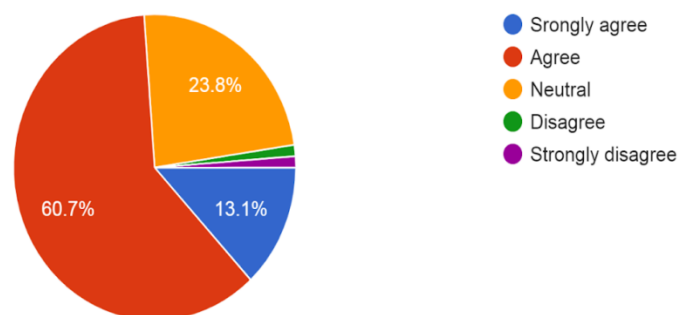

More than 73 % students agree that the distribution of contact hours among the course components i e Lecture, Tutorial and practical is good