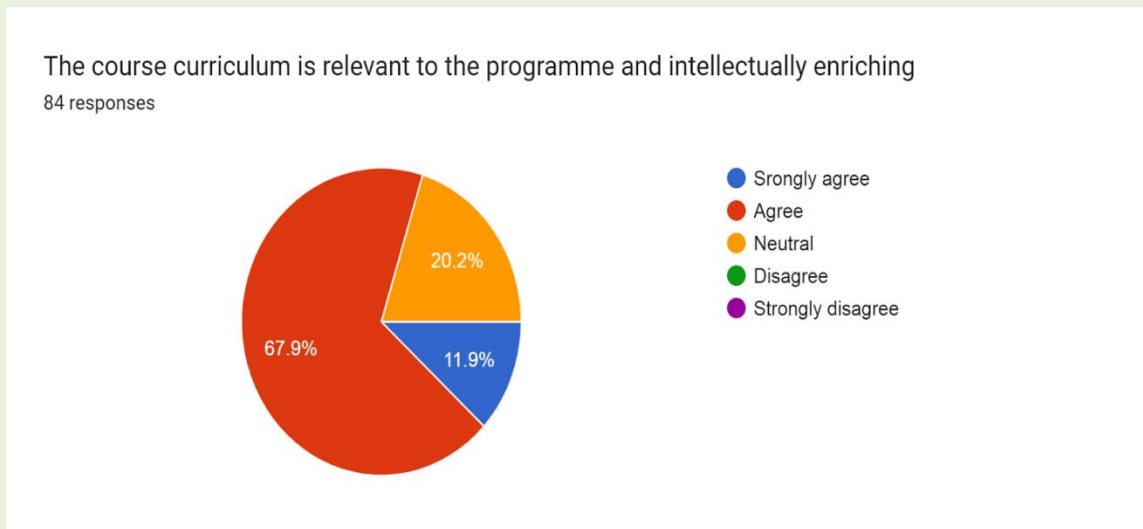

Data Analysis of PG Students

Total number of Students' recorded feedback:-84

Total number of questions attempted 9

Feedback Type : Online

More than 78 % students agree that the course curriculum is relevant to the programme and intellectually enriching