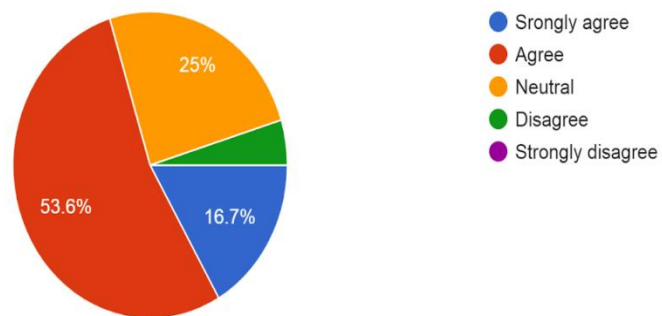

Skill courses offered in the syllabus are in relation to the present-day technological advancement

84 responses

More than 70 % students agree that the Skill courses offered in the syllabus are in relation to the present-day technological advancement

The distribution of contact hours among the course components i e Lecture, Tutorial and practical is good

84 responses