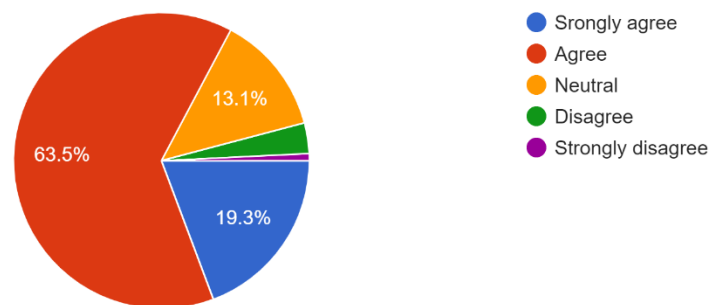

Fig. 5 More than 88 % students agree that the Skill courses offered in the syllabus are in relation to the present-day technological advancement

The distribution of contact hours among the course components i e Lecture, Tutorial and practical is good
389 responses