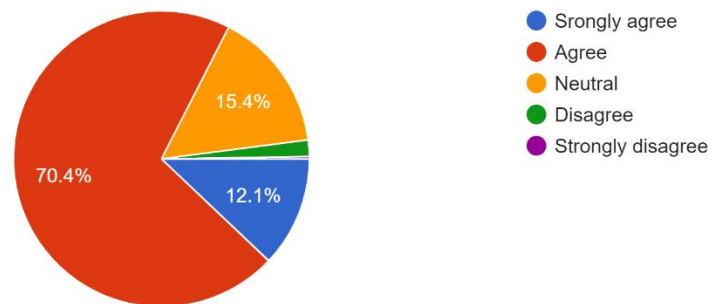

389 responses

Fig. 3 More than 82 % students agree that the contact hours and the credits allocated to the courses are sufficient

Internal assessment pattern is good which makes the students confident to face the university exams