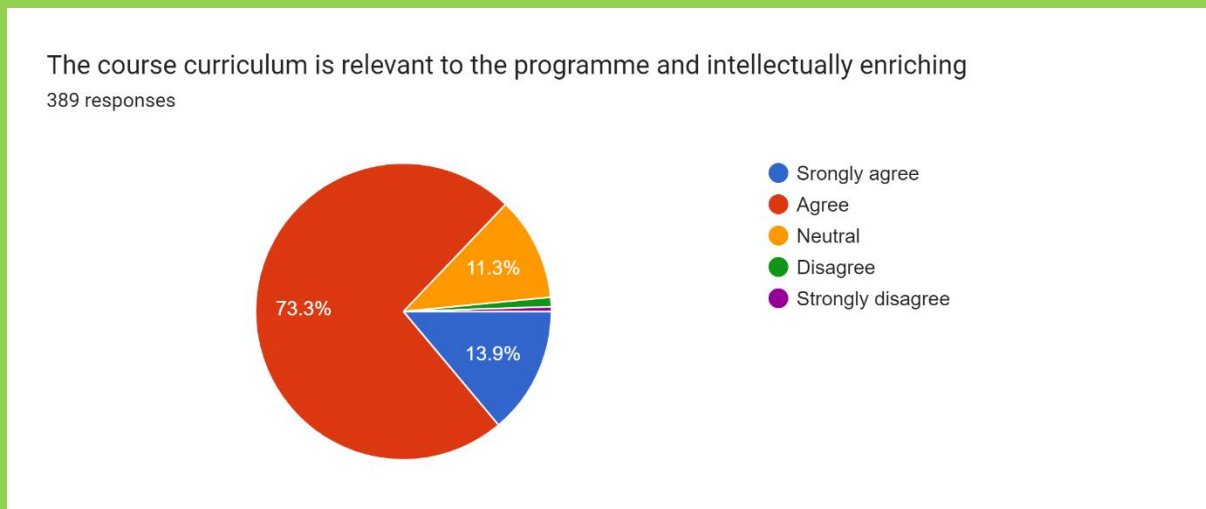

Data Analysis of UG Students

Fig. 1 Programme wise distribution of students

Fig. 2 More than 87 % students agree that the course curriculum is relevant to the programme and intellectually enriching

The contact hours and the credits allocated to the courses are sufficient