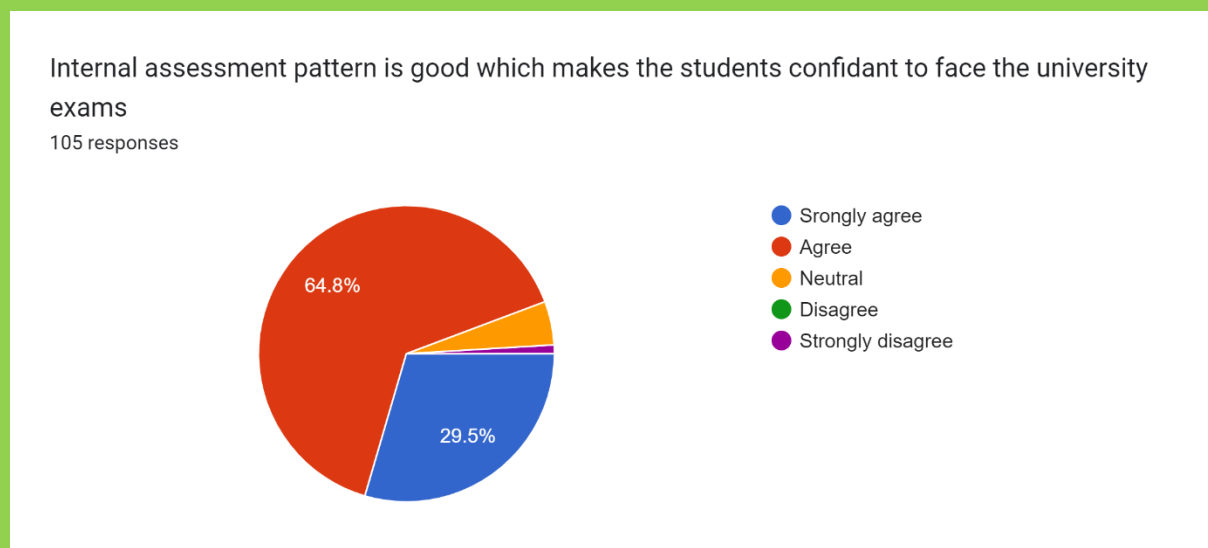

Fig. 4 More than 88 % students agree that Internal assessment pattern is good which makes the students confident to face the university exams

Skill courses offered in the syllabus are in relation to the present-day technological advancement
105 responses