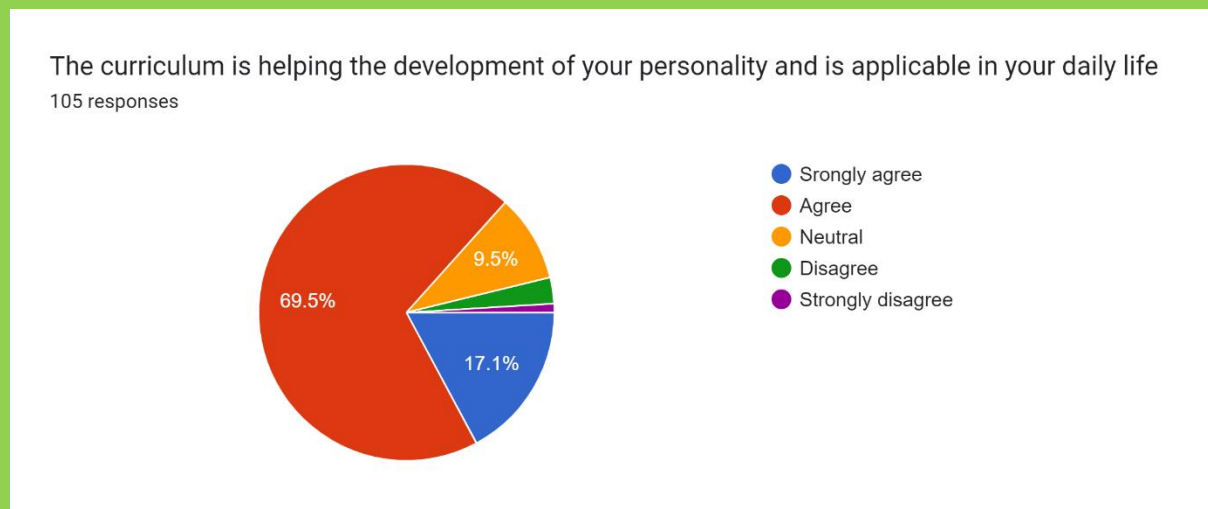

Fig. 10 More than 81 % students agree that the curriculum is helping the development of their personality and is applicable in their daily life