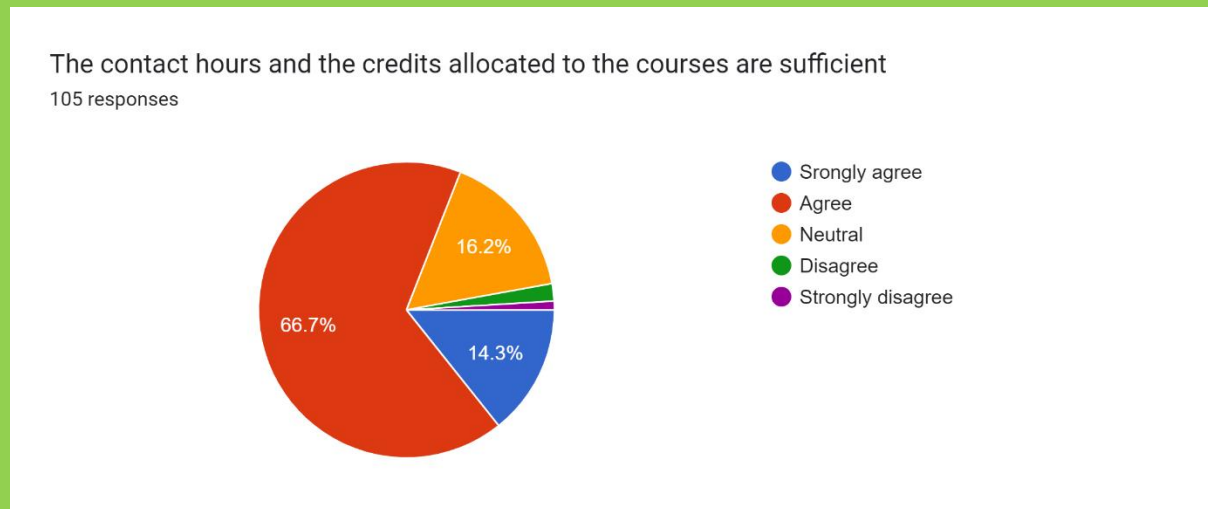

Data Analysis of PG Students

Fig. 1 Programme wise distribution of students

Fig. 2 More than 87 % students agree that the course curriculum is relevant to the programme and intellectually enriching

Fig. 3 More than 82 % students agree that the contact hours and the credits allocated to the courses are sufficient