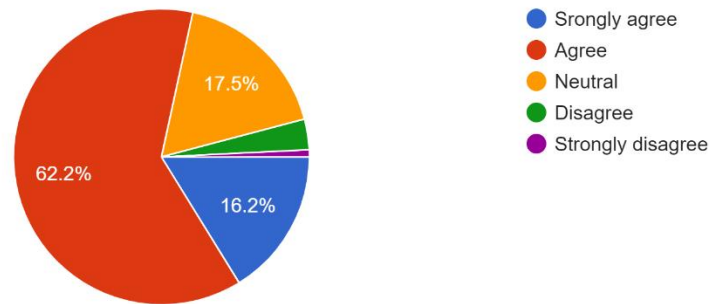

389 responses

Fig. 4 More than 88 % students agree that Internal assessment pattern is good which makes the students confident to face the university exams

Skill courses offered in the syllabus are in relation to the present-day technological advancement
389 responses

Fig. 5 More than 88 % students agree that the Skill courses offered in the syllabus are in relation to the present-day technological advancement

The distribution of contact hours among the course components i e Lecture, Tutorial and practical is good
389 responses