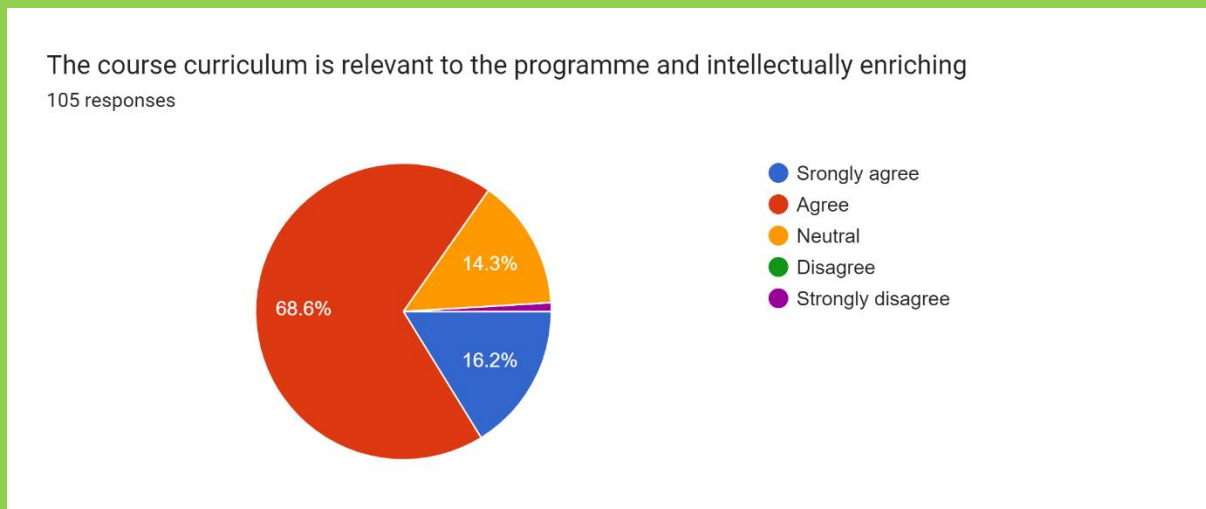

Data Analysis of PG Students

Fig. 1 Programme wise distribution of students