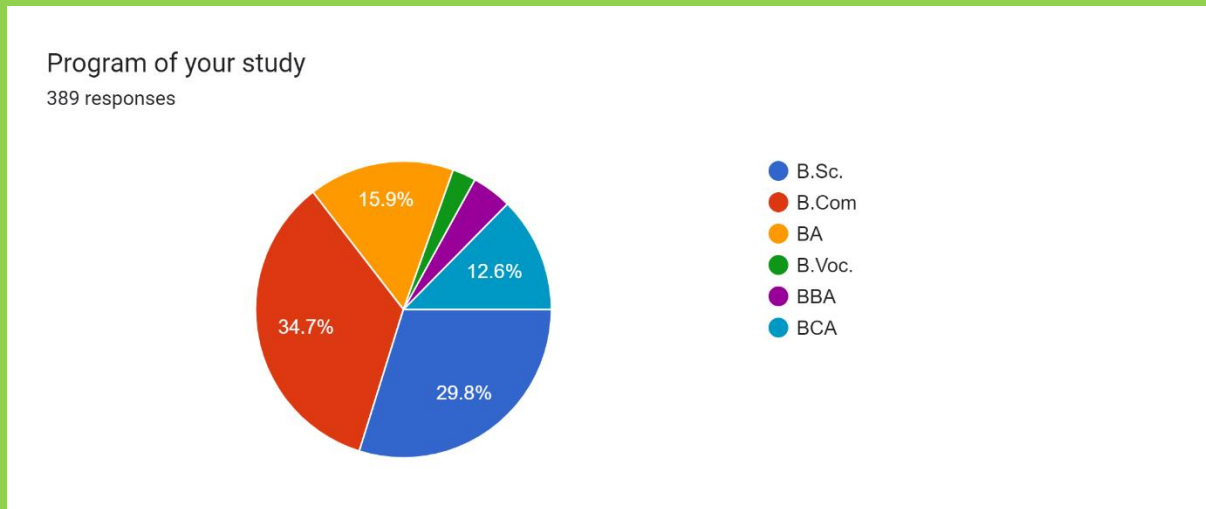

Data Analysis of UG Students

Fig. 1 Programme wise distribution of students