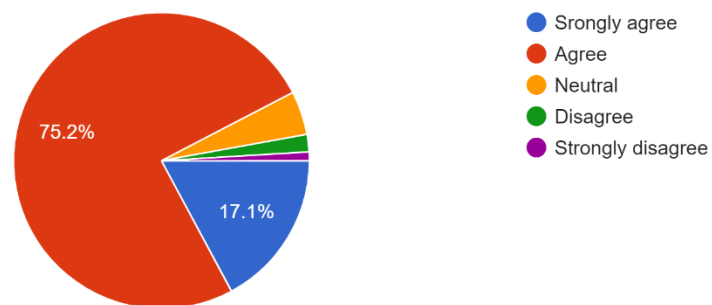

Fig. 5 More than 88 % students agree that the Skill courses offered in the syllabus are in relation to the present-day technological advancement

The distribution of contact hours among the course components i.e Lecture, Tutorial and practical is good
105 responses