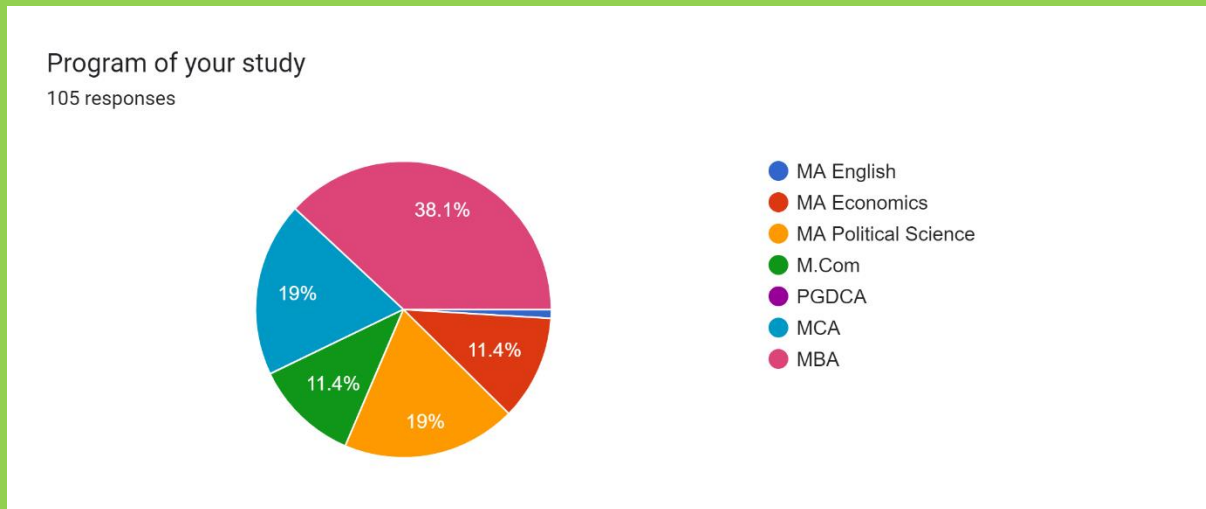

Data Analysis of PG Students

Fig. 1 Programme wise distribution of students

Fig. 2 More than 87 % students agree that the course curriculum is relevant to the programme and intellectually enriching

Fig. 3 More than 82 % students agree that the contact hours and the credits allocated to the courses are sufficient