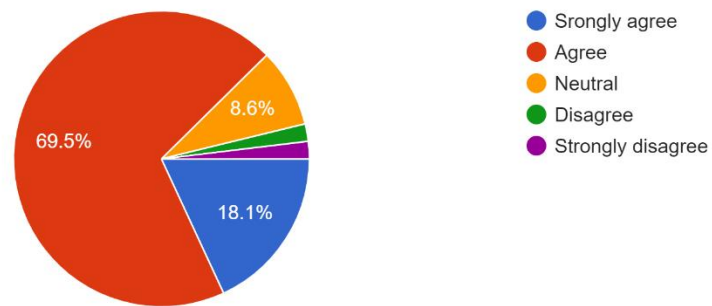

Fig. 4 More than 88 % students agree that Internal assessment pattern is good which makes the students confident to face the university exams

Skill courses offered in the syllabus are in relation to the present-day technological advancement
105 responses