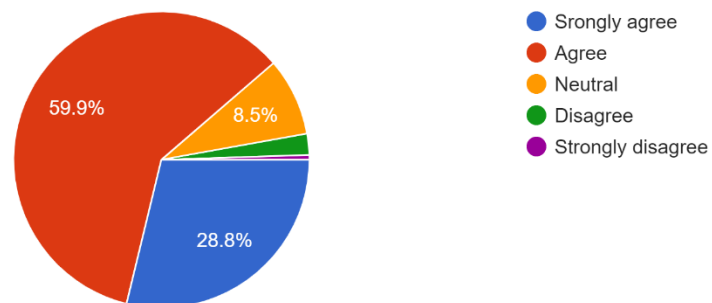

389 responses

Fig. 4 More than 88 % students agree that Internal assessment pattern is good which makes the students confident to face the university exams

Skill courses offered in the syllabus are in relation to the present-day technological advancement
389 responses

Fig. 5 More than 88 % students agree that the Skill courses offered in the syllabus are in relation to the present-day technological advancement

The distribution of contact hours among the course components i e Lecture, Tutorial and practical is good
389 responses