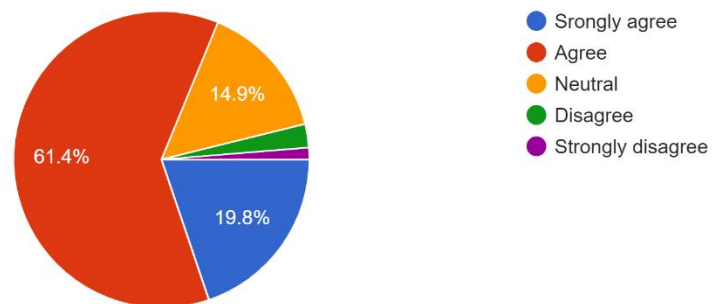

389 responses

Fig. 10 More than 81 % students agree that the curriculum is helping the development of their personality and is applicable in their daily life

SUGGESTIONS FOR THE IMPROVEMENT

B. Com Students